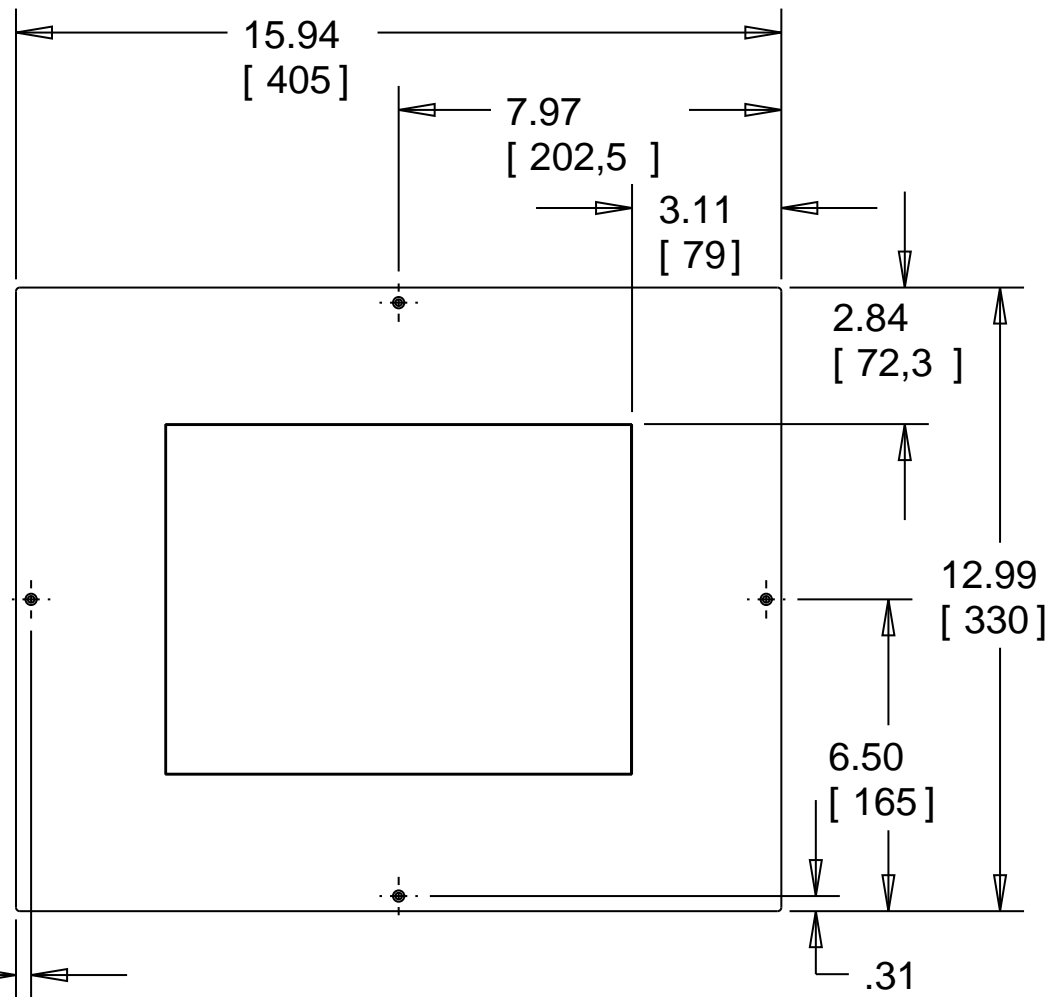

NOTE: SHOWN WITH LARGE BEZEL

ONE WORLD TOUCH

OP-1200

12" CHASSIS PANEL PC

SMALL BEZEL

LARGE BEZEL

ONE WORLD TOUCH	
PART NO.	OP-1200
DESCRIPTION	12" PANEL PC