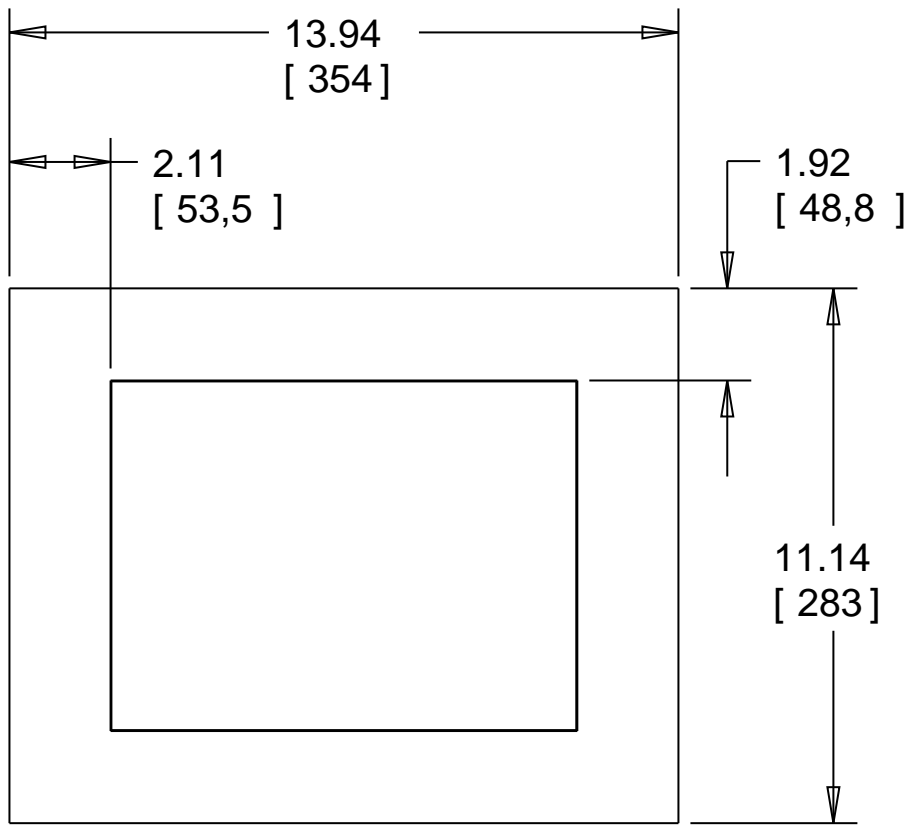

NOTE: SHOWN WITH LARGE BEZEL

ONE WORLD TOUCH

OP-1200

12" CHASSIS PANEL PC

SMALL BEZEL

LARGE BEZEL

ONE WORLD TOUCH	
PART NO.	OP-1200
DESCRIPTION	12" PANEL PC